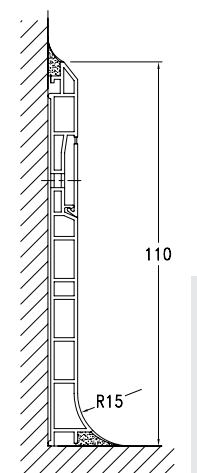

Rodapié
Skirting Profiles

Cod.	Dim. (mm)	Precio Price
Rodapié 2.400mm (Blanco) <i>Skirting Profile 2.400mm (White)</i>		
KITRD2400BR	2.400	20 €
Kit Ángulos Interiores Rodapié (4) (Blanco) <i>Kit Angles Interior for Skirting (4) (White)</i>		
KITRDAGINTBR	-	3 €
Kit Ángulos Exteriores Rodapié (4) (Blanco) <i>Kit Angles Exterior Skirting (4) (White)</i>		
KITRDAGEXTBR	-	6 €
Kit Cantoneras Rodapié (Blanco) <i>Kit Cover Corners (2) (White)</i>		
KITRDTPBR	-	1 €

Otros colores, consultar a nuestro equipo de proyectos en info@coldkit.com o a su técnico comercial.

For other colors, please ask our project team at info@coldkit.com or your sales representative.

Para la correcta ventilación del suelo y evitar la condensación en cámaras de temperatura negativa, es necesario crear una cámara de aire mediante rastreles de aireación.

Consulte el precio de los mismos a nuestro equipo de proyectos en info@coldkit.com o a su técnico comercial.

As to have an adequate ventilation of the floor and avoid condensation inside negative cold rooms, it is necessary to create an air chamber by using chevrons or ventilation strips. Should you need prices, please ask our project team at info@coldkit.com or your sales representative.